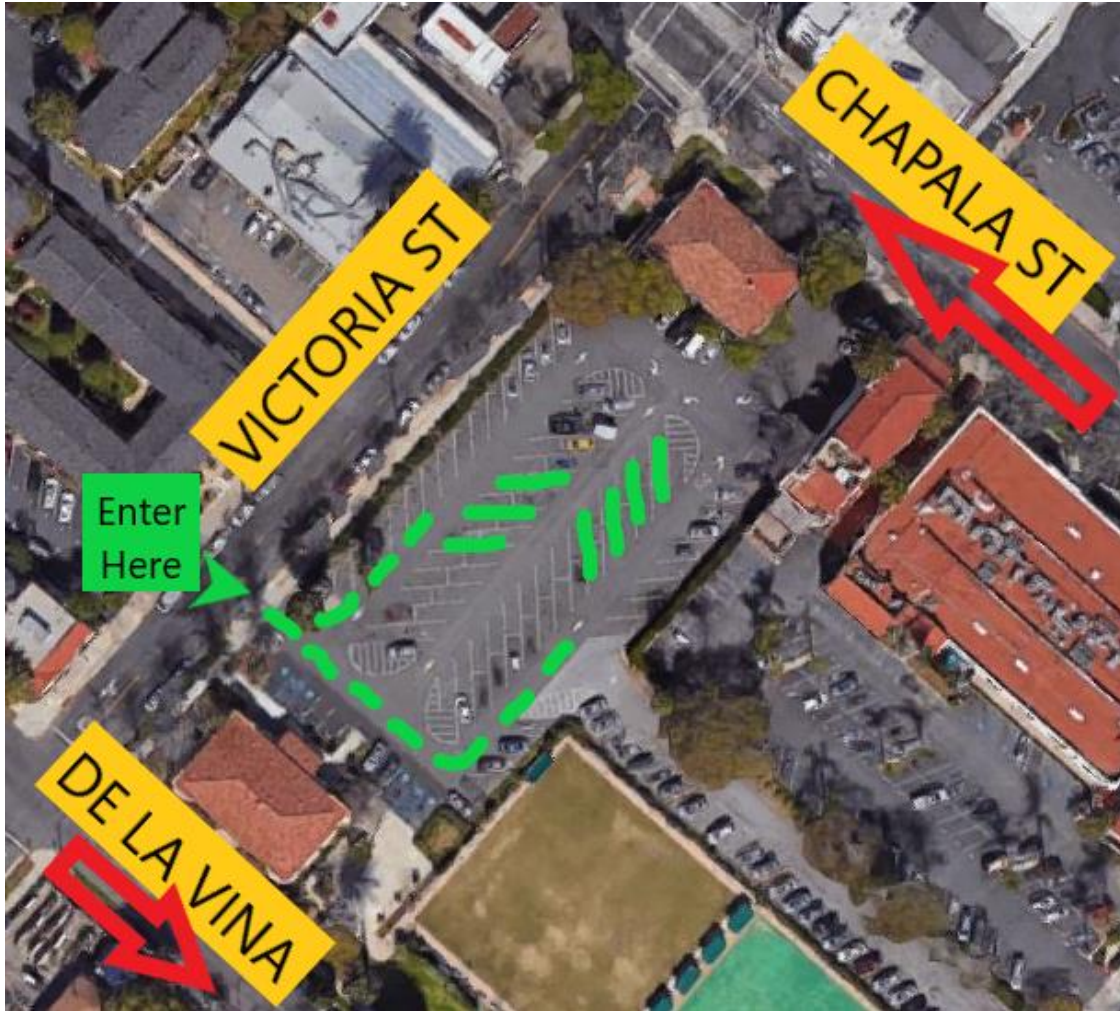

State Street Nationals Premier Car Show
2019 Trailer Parking
Spencer Adam Park & Davis Recreation Center

Please be considerate of others regarding how you park your trailer. Please follow parking diagram to allow others to park in the same manner to accommodate all participants in need of trailer parking. Parking lot is being monitored.

Directions to Trailer Parking

- Traveling either North or South on US 101: Exit Carrillo St
- Turn on Carrillo, heading towards the mountains
- Left on Chapala
- Left on Victoria
- Left into Spencer Adam Park/Davis Recreation Center parking lot

Directions to Check In

- Exit parking lot, turn right heading to Chapala
- Left on Chapala
- Right on Micheltoarena St
- Right on State St