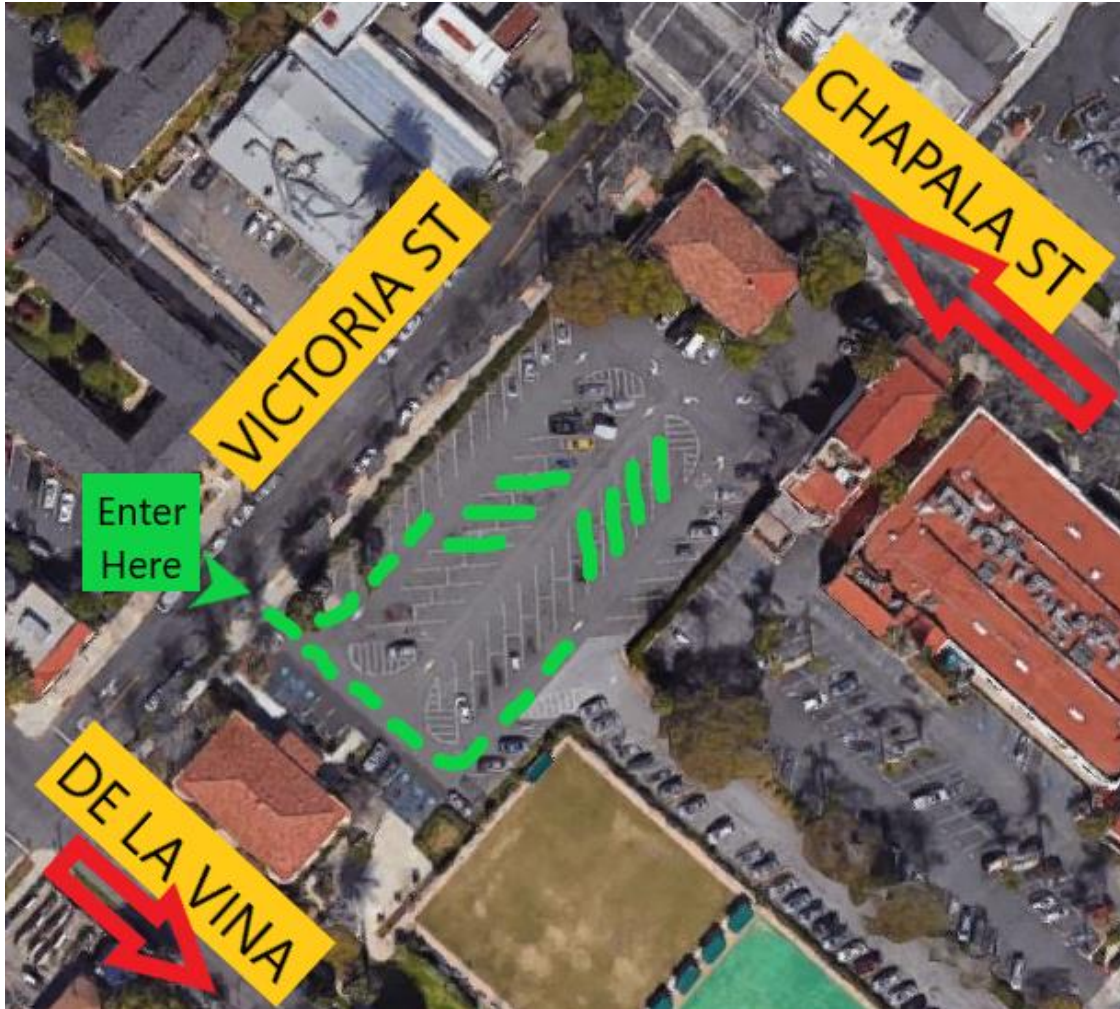

State Street Nationals Premier Car Show  
2020 Trailer Parking  
Spencer Adam Park & Davis Recreation Center

Please be considerate of others regarding how you park your trailer. Please follow parking diagram to allow others to park in the same manner to accommodate all participants in need of trailer parking. Parking lot is being monitored.

**Directions to Trailer Parking**

- Traveling either North or South on US 101: Exit Carrillo St
- Turn on Carrillo, heading towards the mountains
- Left on Chapala
- Left on Victoria
- Left into Spencer Adam Park/Davis Recreation Center parking lot

**Directions to Check In**

- Exit parking lot, turn right heading to Chapala
- Left on Chapala
- Right on Micheltoarena St
- Right on State St